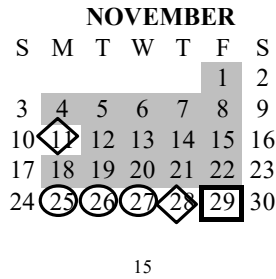

2024-2025 CALENDAR

Teacher/Student Calendar - All K-12 Schools

-  First Student Day
-  Last Student Day
-  Students in School
-  TK-12 No School -Students & Teachers
-  Legal Holiday
-  Non Student Day
-  Professional Development Day
-  Emergency Days

June 16, 2025 through June 20, 2025 are potential non-teacher work days provided school is not cancelled during the Fall or Spring for Emergency Days (Smoke, Earthquake, Power Outages). If the days are applied, Summer School will be adjusted accordingly.