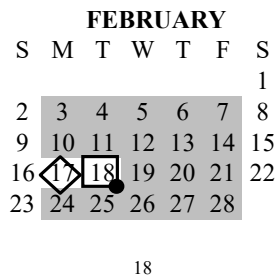

2024-2025 CALENDAR

Teacher/Student Calendar - All K-12 Schools

-  First Student Day
-  Last Student Day
-  Students in School
-  TK-12 No School -Students & Teachers
-  Legal Holiday
-  Non Student Day
-  Professional Development Day
-  Emergency Days

June 16, 2025 through June 20, 2025 are potential non-teacher work days provided school is not cancelled during the Fall or Spring for Emergency Days (Smoke, Earthquake, Power Outages). If the days are applied, Summer School will be adjusted accordingly.