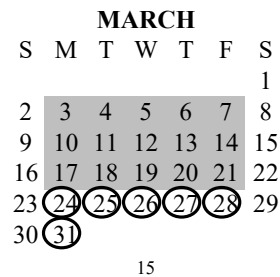

2024-2025 CALENDAR

Teacher/Student Calendar - All K-12 Schools

-  First Student Day
-  Last Student Day
-  Students in School
-  TK-12 No School -Students & Teachers
-  Legal Holiday
-  Non Student Day
-  Professional Development Day
-  Emergency Days

June 16, 2025 through June 20, 2025 are potential non-teacher work days provided school is not cancelled during the Fall or Spring for Emergency Days (Smoke, Earthquake, Power Outages). If the days are applied, Summer School will be adjusted accordingly.