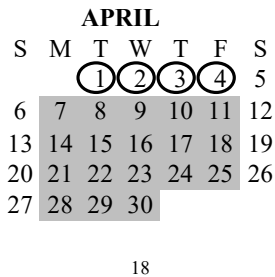

2024-2025 CALENDAR

Teacher/Student Calendar - All K-12 Schools

-  First Student Day
-  Last Student Day
-  Students in School
-  TK-12 No School -Students & Teachers
-  Legal Holiday
-  Non Student Day
-  Professional Development Day
-  Emergency Days

June 16, 2025 through June 20, 2025 are potential non-teacher work days provided school is not cancelled during the Fall or Spring for Emergency Days (Smoke, Earthquake, Power Outages). If the days are applied, Summer School will be adjusted accordingly.