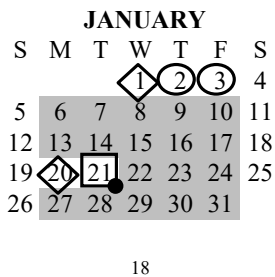

2024-2025 CALENDAR

Teacher/Student Calendar - All K-12 Schools

-  First Student Day
-  Last Student Day
-  Students in School
-  TK-12 No School -Students & Teachers
-  Legal Holiday
-  Non Student Day
-  Professional Development Day
-  Emergency Days

June 16, 2025 through June 20, 2025 are potential non-teacher work days provided school is not cancelled during the Fall or Spring for Emergency Days (Smoke, Earthquake, Power Outages). If the days are applied, Summer School will be adjusted accordingly.