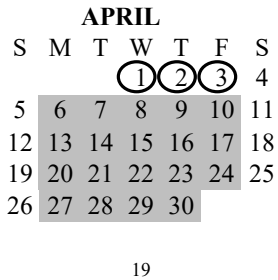

2025-2026 CALENDAR

Teacher/Student Calendar - All K-12 Schools

-  First Student Day
-  Last Student Day
-  Students in School
-  TK-12 No School -Students & Teachers
-  Legal Holiday
-  Non Student Day
-  Professional Development Day
-  Emergency Days

 June 15, 2026 through June 19, 2026 are potential non-teacher work days provided school is not cancelled during the Fall or Spring for Emergency Days (Smoke, Earthquake, Power Outages). If the days are applied, Summer School will be adjusted accordingly.