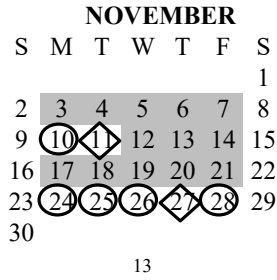

2025-2026 CALENDAR

Teacher/Student Calendar - All K-12 Schools

-  First Student Day
-  Last Student Day
-  Students in School
-  TK-12 No School -Students & Teachers
-  Legal Holiday
-  Non Student Day
-  Professional Development Day
-  Emergency Days

 June 15, 2026 through June 19, 2026 are potential non-teacher work days provided school is not cancelled during the Fall or Spring for Emergency Days (Smoke, Earthquake, Power Outages). If the days are applied, Summer School will be adjusted accordingly.